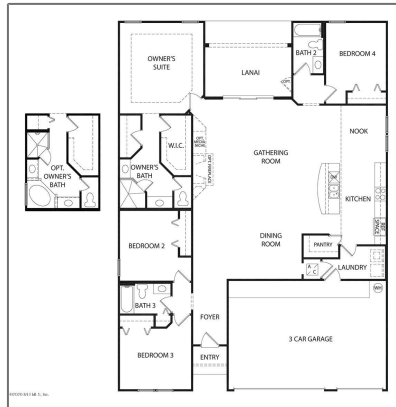

904 HOME STORE.COM

2608 COLD STREAM, GREEN COVE SPRINGS, FLORIDA 32043 MLS 1083651

1,986 Sqft - 2608 COLD STREAM, GREEN COVE SPRINGS, FLORIDA 32043

Basic Details

Property Type:	Residential
Sub-Type:	Single Family Residence
Listing Type:	For sale
MLS #:	1083651
Price:	\$332,990
Bedrooms:	4
Bathrooms:	2
Half Bathrooms:	0
Square Footage:	1,986 Sqft
Year Built:	2020
Lot Area:	0 Sqft

Features

✓ Heating System:	Central heating
✓ Cooling System:	Central cooling
Interior Amenities:	Walk-in-Closet(s)
✓ Pool/Hot Tub:	No Pool

Address [Map](#)

Country:	US
State:	FL
County:	CLAY
City:	GREEN COVE SPRINGS
Area:	162-RUSSELL LANDING/PENNY FARMS
Zipcode:	32043
Street:	COLD STREAM
Street Number:	2608
Longitude:	W82° 15' 6.8"
Latitude:	N30° 2' 27.5"